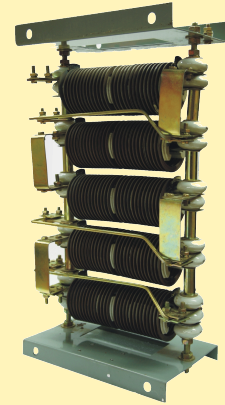

Edge Wound Resistor Fechral

Introduction Resistor - ZS-15

Fechral Edge Wound Resistor are used for starting, braking or discharging in distribution system of 50Hz AC rated voltage up to 660V and DC rated voltage up to 900 V. The resistors are made up of spiral tubular type resistor element which are shock proof & unbreakable. Resistance used for steel mill duty application for cranes also used as dynamic braking resistor.

Technical Data

Dynamic Breaking Resistor

Type Of Resistor	Fechral edge Wound
Cooling	Natural Air cooled
Resistors Material	Fechral
Enclosure	Sheet Steel Painted / Galvanised
Mounting	Floor Mounting Horizontal
Cable Entry	Bottom
Protection Degree	IP-20 / IP-21 / IP-23 / IP-33.
Over Ambient Temperature	+40°C to -25°C
Current Rating	22 Amps - 500 Amps
Connections	Series / Parallel
Voltage	660 V / 900 V AC
Terminals	3/8" & 1/2"
Other Voltage	1100/3300 V on request
Average Temperature	< +35°C during 24 Hours.
Relative Humidity	Below 85% between +20°C,

Overall Dimensions In Door Type

Current Rating Chart For 375° Temperature Rise

Grid Type	Rated value (Ohms)	Current rating for various duty factors (Amps)		
		40 % ED	60 %ED	100 %ED
2ZY 8	0.04	326	284	234
2ZY 11	0.056	292	254	210
2ZY 16	0.08	232	202	166
ZY 8	0.08	163	142	117
ZY 11	0.112	146	127	105
ZY 16	0.16	116	101	83
ZY 24	0.24	98	85	70
ZY 32	0.32	82	71	59
ZY 42	0.42	70	61	50
ZY 60	0.6	59	51	43
ZY 84	0.84	50	44	36
ZY 112	1.12	44	38	32
ZY 160	1.6	36	32	26
ZY 220	2.2	30	26	22