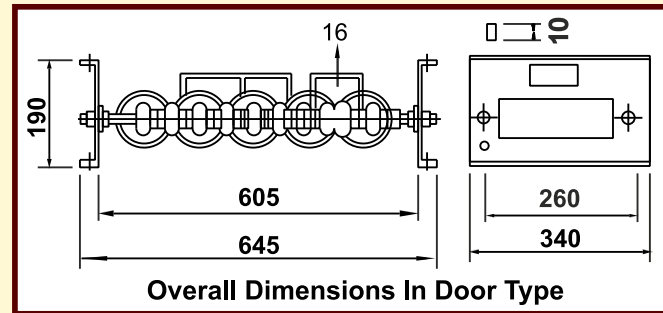

Overall Dimensions In Door Type