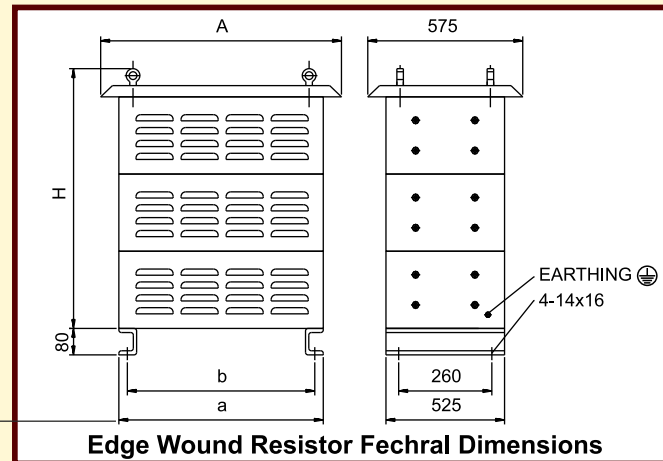

Edge Wound Resistor Fechral

Introduction Resistor - ZS-15

Fechral Edge Wound Resistor are used for starting, braking or discharging in distribution system of 50Hz AC rated voltage up to 660V and DC rated voltage up to 900 V. The resistors are made up of spiral tubular type resistor element which are shock proof & unbreakable. Resistance used for steel mill duty application for cranes also used as dynamic braking resistor.

Technical Data

Dynamic Breaking Resistor

Type Of Resistor	Fechral edge Wound
Cooling	Natural Air cooled
Resistors Material	Fechral
Enclosure	Sheet Steel Painted / Galvanised
Mounting	Floor Mounting Horizontal
Cable Entry	Bottom
Protection Degree	IP-20 / IP-21 / IP-23 / IP-33.
Over Ambient Temperature	+40°C to -25°C
Current Rating	22 Amps - 500 Amps
Connections	Series / Parallel
Voltage	660 V / 900 V AC
Terminals	3/8" & 1/2"
Other Voltage	1100/3300 V on request
Average Temperature	< +35°C during 24 Hours.
Relative Humidity	Below 85% between +20°C,

Overall Dimensions In Door Type

Current Rating Chart For 375° Temperature Rise

Grid Type	Rated value (Ohms)	Current rating for various duty factors (Amps)		
		40 % ED	60 %ED	100 %ED
2ZY 8	0.04	326	284	234
2ZY 11	0.056	292	254	210
2ZY 16	0.08	232	202	166
ZY 8	0.08	163	142	117
ZY 11	0.112	146	127	105
ZY 16	0.16	116	101	83
ZY 24	0.24	98	85	70
ZY 32	0.32	82	71	59
ZY 42	0.42	70	61	50
ZY 60	0.6	59	51	43
ZY 84	0.84	50	44	36
ZY 112	1.12	44	38	32
ZY 160	1.6	36	32	26
ZY 220	2.2	30	26	22

Dimensional Details

Unit Size	A	a	b	Unit Size	A	a	b	H
Y1	710	645	605	Z1	900	850	810	280
Y2	710	645	605	Z2	900	850	810	520
Y3	710	645	605	Z3	900	850	810	780
Y4	710	645	605	Z4	900	850	810	1040
Y5	710	645	605	Z5	900	850	810	1300
Y6	710	645	605	Z6	900	850	810	1560