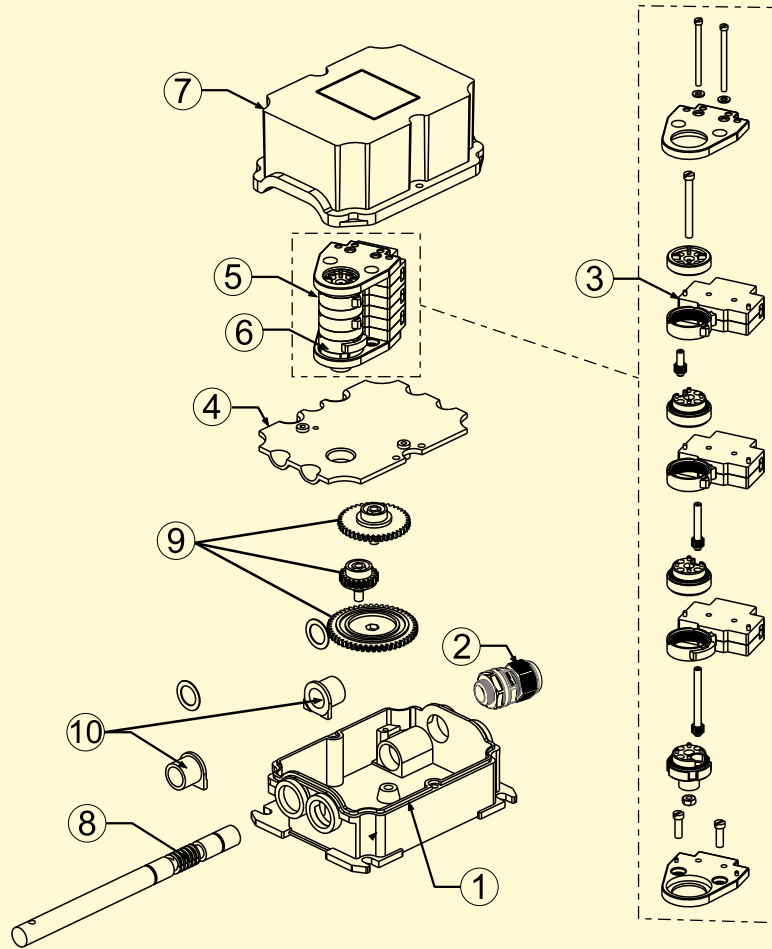

LIMIT SWITCHES SPARE COMPONENTS

BLOW UP FOR FG LIMIT SWITCHES

SPARES FOR FG LIMIT SWITCHES

<p>1</p>  <p>BOTTOM COVER (10FGBC)</p>	<p>2</p>  <p>CABLE GLAND (10FGCG)</p>	<p>3</p>  <p>CONTACT ELEMENT ASSEMBLY-10A (10FGCA)</p>	<p>4</p>  <p>MOUNTING PLATE (10FGMP)</p>	<p>5</p>  <p>SET OF CAMS ASSEMBLY 2 NC CONTACT (10FGCM2)</p>
<p>6</p>  <p>SET OF CAMS ASSEMBLY 4 NC CONTACT (10FGCM4)</p>	<p>7</p>  <p>TOP COVER (10FGTC)</p>	<p>8</p>  <p>WORM SHAFT (10FGWS)</p>	<p>9</p>  <p>GEAR (10FGGR)</p>	<p>10</p>  <p>START BUSH/ END BUSH (10FGSB/10FGEB)</p>